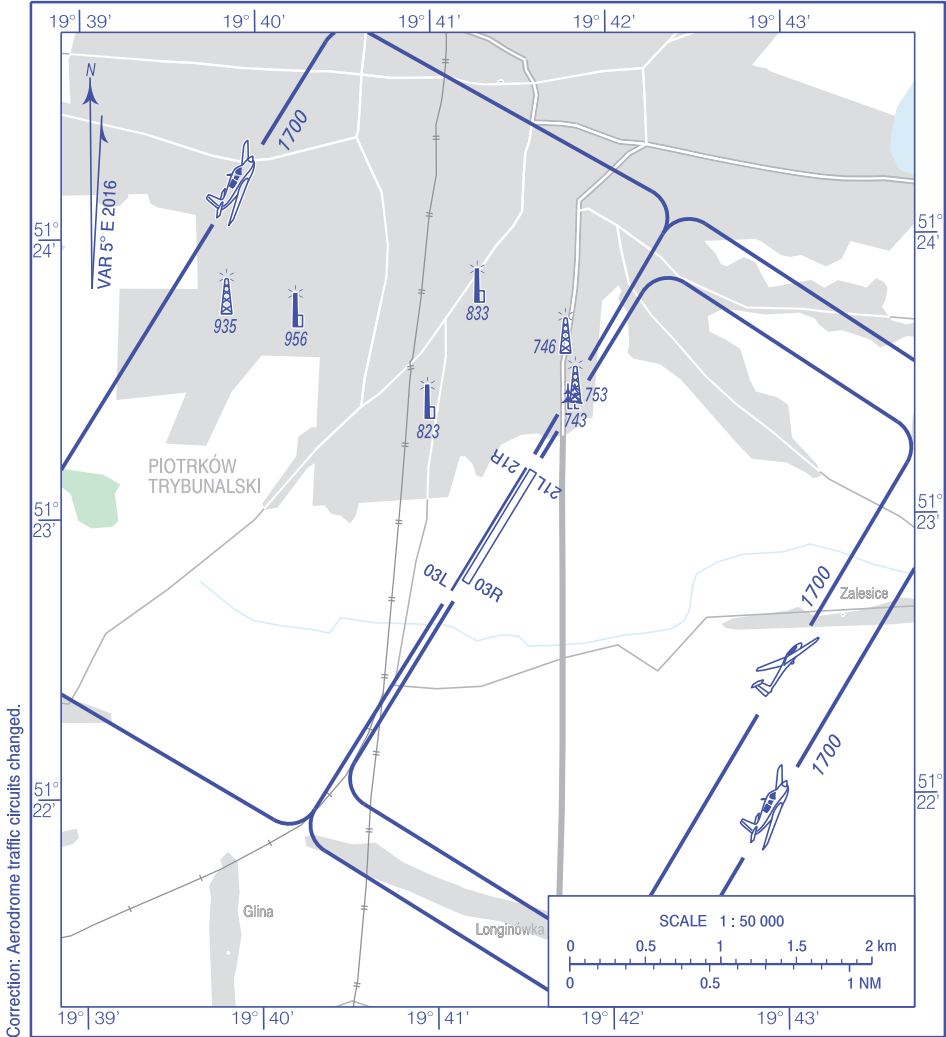

**VISUAL
OPERATION
CHART**

AD ELEV 673 ft

RADIO 119.305

**Piotrków
Trybunalski**

Correction: Aerodrome traffic circuits changed.

AERODROME MINIMA				
AIRCRAFT TYPE	DAY		NIGHT	
	CEILING (ft)	VISIBILITY (m)	CEILING (ft)	VISIBILITY (m)
ALL AIRCRAFT TYPES	660	2000	1650	5000