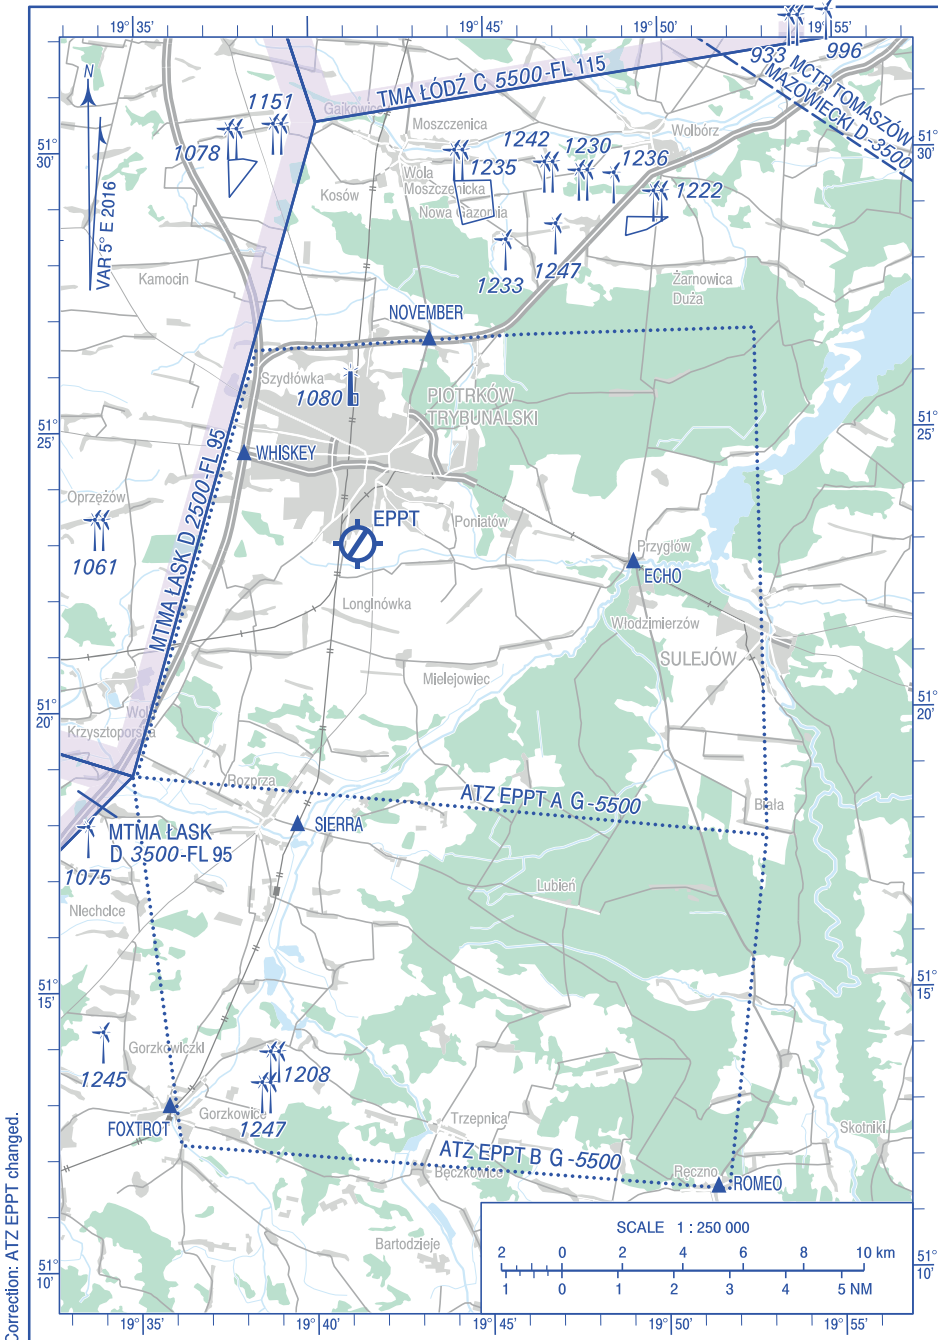

**VISUAL
OPERATION
CHART**

AD ELEV 673 ft

FIS WARSZAWA INFORMATION 128.575

**Piotrków
Trybunalski**

Correction: ATZ EPPT changed.