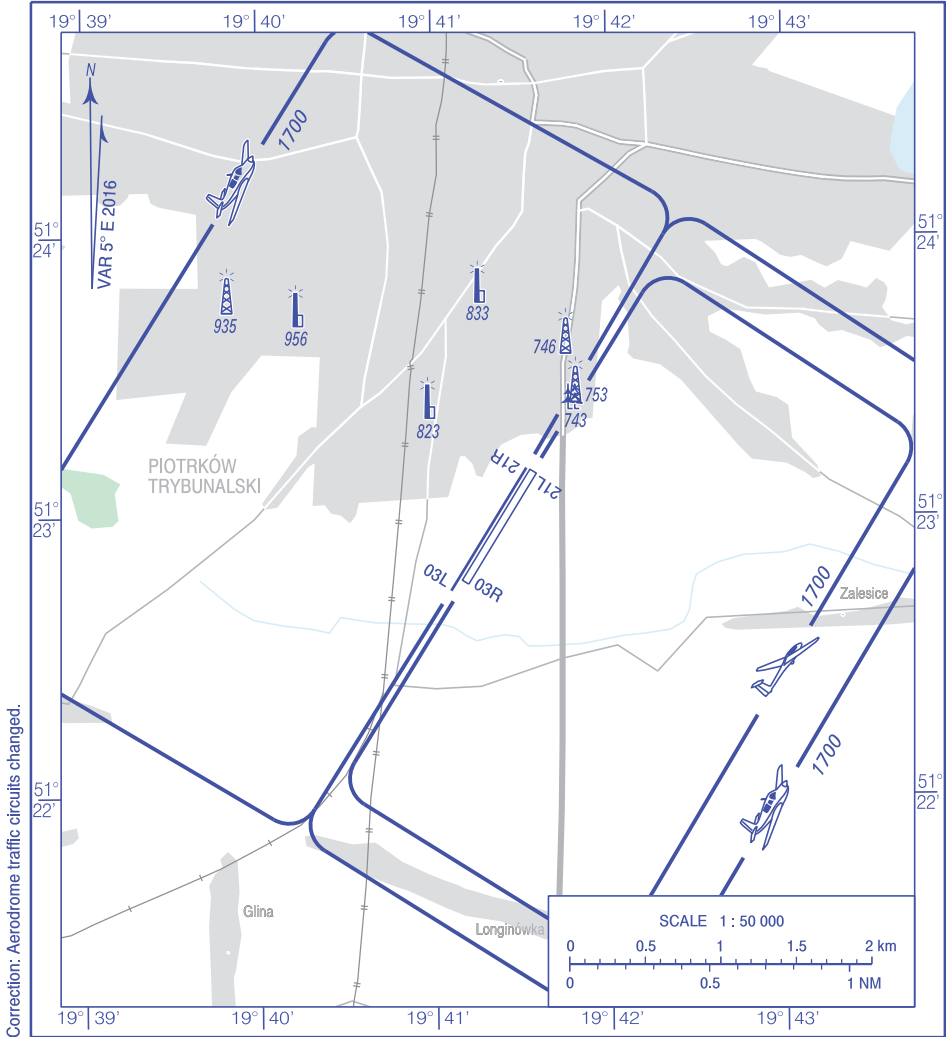

**VISUAL
OPERATION
CHART**

AD ELEV 673 ft

RADIO 119.305

**Piotrków
Trybunalski**

AERODROME MINIMA				
AIRCRAFT TYPE	DAY		NIGHT	
	CEILING (ft)	VISIBILITY (m)	CEILING (ft)	VISIBILITY (m)
ALL AIRCRAFT TYPES	660	2000	1650	5000